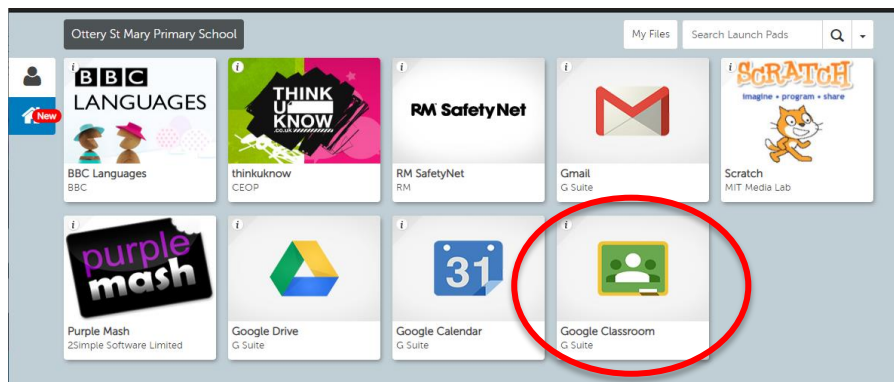

## Ottery St Mary Primary School: Home learning

To access the googleclassrooms:

Visit [Rmunify.com](https://www.rmunify.com)

Most children's username are **firstnamesurname@otteryprimary**

Year 2 pupil's usernames are **firstname@otteryprimary**

The password is their **year group colour** followed by their **initials**, all one word and all lowercase.

From the rmunify 'launchpad' you will see several options for websites. Select '**googleclassroom**'