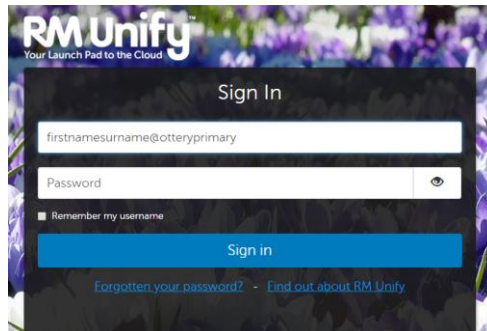

## Ottery St Mary Primary School: Home learning

To access the googleclassrooms:

Visit [Rmunify.com](https://www.rmunify.com)

Most children's username are **firstnamesurname@otteryprimary**

Year 2 pupil's usernames are **firstname@otteryprimary**

The password is their **year group colour** followed by their **initials**, all one word and all lowercase.

From the rmunify 'launchpad' you will see several options for websites. Select '**googleclassroom**'